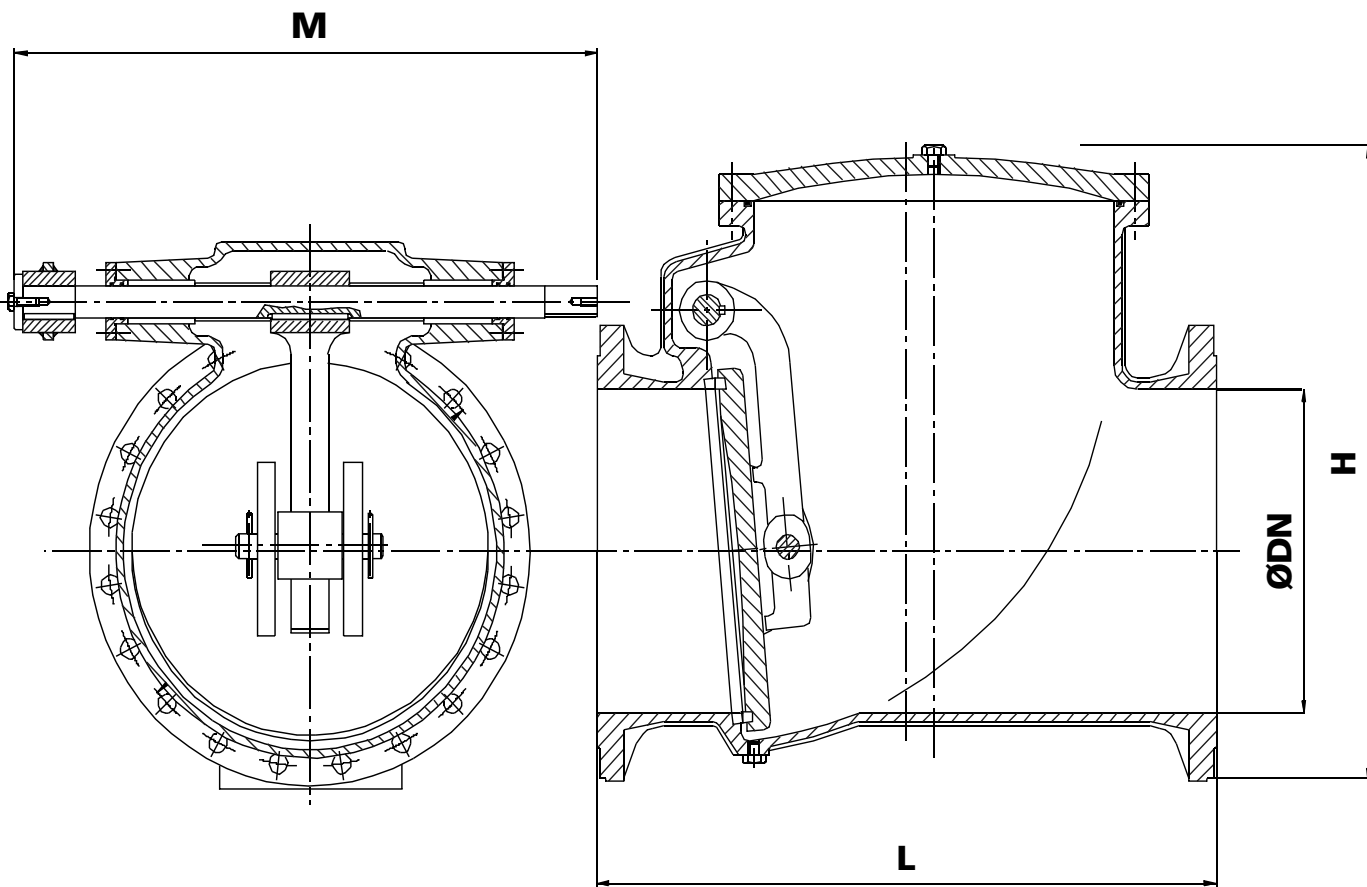

| No | Description | Material        | Standard | BS Std.               | DIN Standard     |
|----|-------------|-----------------|----------|-----------------------|------------------|
| 1  | Body        | Ductile Iron    | GGG50    | 2789-73 Gr. 500/7     | 1693 GGG-50      |
| 2  | Disc        | Ductile Iron    | GGG50    | 2789-73 Gr. 500/7     | 1693 GGG-50      |
| 3  | Shaft       | Stainless Steel | X20Cr13  | 970/4-70 420 S37      | 17440            |
| 4  | Arm         | Ductile Iron    | GGG50    | 2789-73 Gr. 500/7     | 1693 GGG-50      |
| 5  | Body Seat   | Stainless Steel | 316SS    | 970/4-70 316 S16      | 17440 1.4401     |
| 6  | Disc Seat   | Stainless Steel | 316SS    | 970/4-70 316 S16      | 17440 1.4401     |
| 7  | Bearing     | Bronze          | Rg5      | 1400 LG2              | 1705 G-CuSn5ZnPb |
| 8  | Cover       | Ductile Iron    | GGG50    | 2789-73 Gr. 500/7     | 1693 GGG-50      |
| 9  | Hinge Pin   | Stainless Steel | X20Cr13  | 970/4-70 420 S37      | 17440            |
| 10 | Lever       | Ductile Iron    | GGG50    | 2789-73 Gr. 500/7     | 1693 GGG-50      |
| 11 | Weight      | Cast Iron       | GG25     | 1452-61 Gr. 17        | 1691 GG-25       |
| 12 | O-Rings     | Rubber          | EPDM     | -                     | -                |
| 13 | Shaft Cover | Cast Iron       | GG25     | 1452-61 Gr. 17        | 1691 GG-25       |
| 14 | Pins        | Stainless Steel | AISI 304 | 970/4-710 Gr. 316 S16 | 17440 1.4301     |